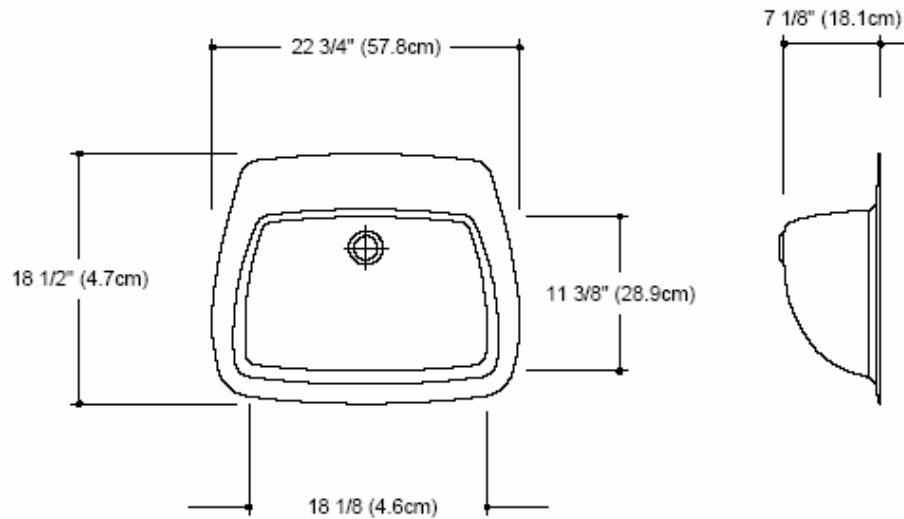

Elite Marble Company

19 E. Park Street

Montello, WI 53949

608.297.2175

sales@elitemarbleco.com

www.elitemarbleco.com

Square Bowl

Designed for Vanity Top Depth of 22"

Bowl Capacity: 3 Gallons

Available Standard Sizes

22" x 25"

22" x 31"

22" x 37"

22" x 43"

22" x 49"

22" x 61"

22" x 73"