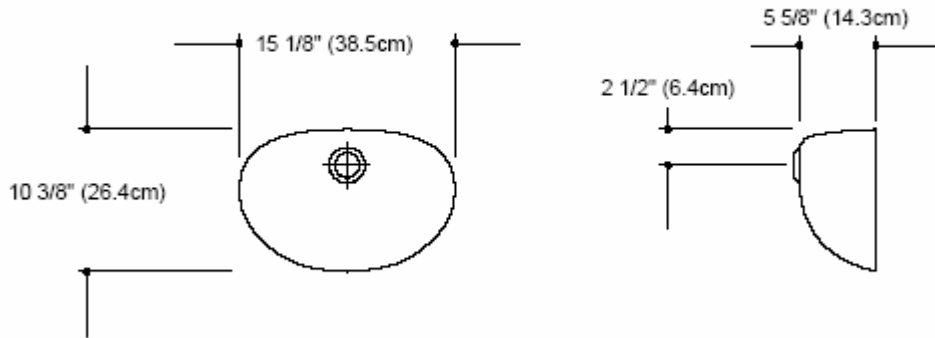

Elite Marble Company

19 E. Park Street
Montello, WI 53949
608.297.2175
sales@elitemarbleco.com
www.elitemarbleco.com

Redondo Bowl

Designed for Vanity Top Depth of 17"

Bowl Capacity: 1.75 Gallons

Available Standard Size

17" x 19"