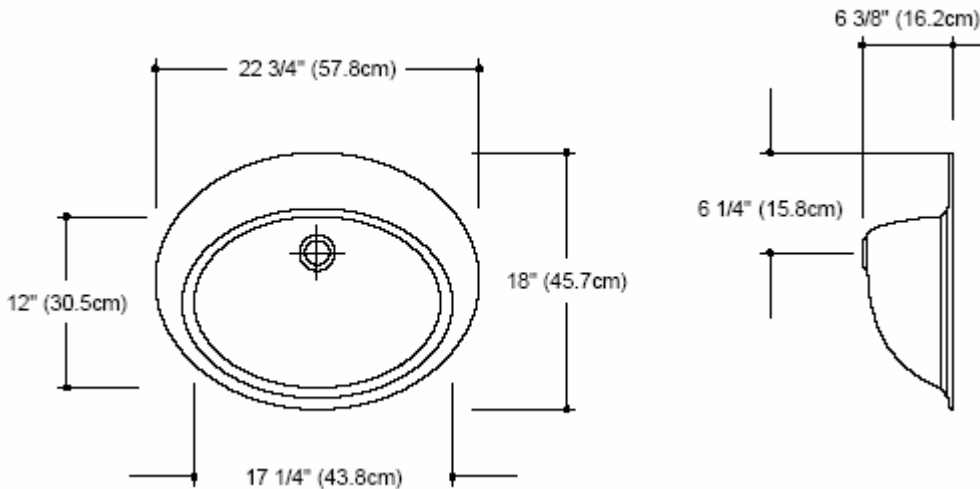

Elite Marble Company

19 E. Park Street
Montello, WI 53949
608.297.2175
sales@elitemarbleco.com
www.elitemarbleco.com

Laguna Bowl (Available in Standard Sizes)

Elite Marble Standard Bowl

Designed for Vanity Top Depth of 22"

Bowl Capacity: 2.5 Gallons.

Available Standard Sizes

- | | |
|-----------|-------------------------------------|
| 22" x 25" | 22" x 61" DBL 15 1/2" L - 15 1/2" R |
| 22" x 28" | 22" x 73" DBL 18 1/2" L - 18 1/2" R |
| 22" x 31" | |
| 22" x 34" | |
| 22" x 37" | |
| 22" x 43" | |
| 22" x 49" | |
| 22" x 55" | |
| 22" x 61" | |
| 22" x 73" | |
| 22" x 85" | |