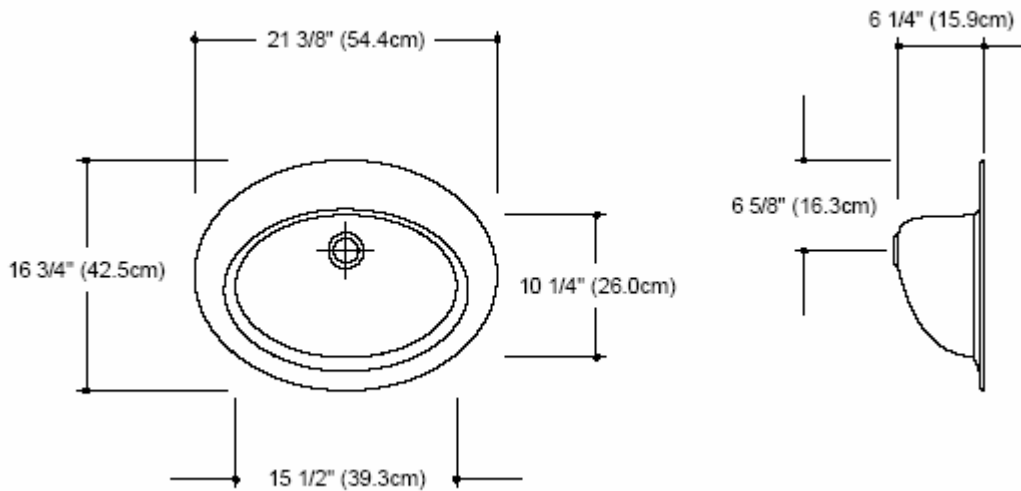

## Monterey Bowl

Designed for Vanity Top Depth of 19"

Bowl Capacity: 1.75 Gallons.

### Available Standard Size

- 19" x 25"
- 19" x 31"
- 19" x 37"
- 19" x 43"
- 19" x 49"